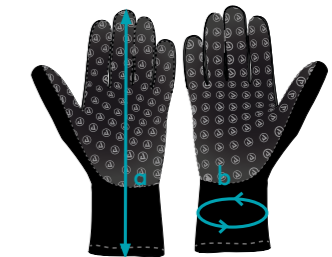

HANDS

Size	XS	SM	LXL	XXL
Length cm (a)	16-18	17-19	18-20	19-21
Circ cm (b)	18-20	19-21	20-22	21-23