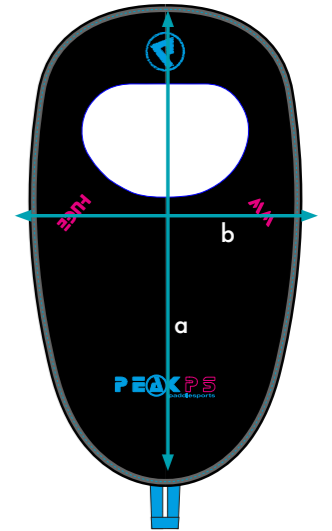

## OUTERWEAR | ADULT

Size	XXS	L10	XS	L12	S	L14	M	L	XL	XXL
Chest cm (a)	80-90	82-92	85-95	87-97	90-100	92-102	95-105	100-115	110-125	115-130
Chest inch (a)	31-35	32-36	33-37	34-38	35-39	36-40	37-41	39-45	43-49	43-51
Waist cm (b)	60-70	62-72	65-75	67-77	70-80	72-82	75-85	80-90	85-95	90-100
Waist inch (b)	24-28	25-29	26-30	27-31	28-32	29-33	30-34	32-36	34-38	36-40
Inside leg cm (d)	60-70	65-75	65-75	70-80	70-80	75-85	75-85	80-90	85-95	85-95
Inside leg inch (d)	24-28	26-30	26-30	28-32	28-32	30-34	30-34	32-36	34-38	34-38
Hip cm (c)		89-99		94-104		99-109				
Hip inch (c)		35-39		37-41		39-43				

## OUTERWEAR | KIDZ

Size	>4	>6	>8	>10	>12
Chest cm (a)	55-65	65-75	70-80	75-85	80-90
Chest inch (a)	23-27	25-29	27-31	29-33	31-35
Waist cm (b)	40-50	45-55	50-60	55-65	60-70
Waist inch (b)	16-20	18-22	20-24	22-26	24-28
Inside leg cm (d)	40-50	45-55	50-60	55-65	60-70
Inside leg inch (d)	16-20	18-22	20-24	22-26	24-28

This outdoor size guide is not specific to one category / discipline of our catalogue. It offers the broad measurements that you could come to expect from any given size.

If you find yourself to fit well in X sized product there is high chance that X size will again work for you in another garment from a different category. The fit / design will differ from product to product however. For example, the finished size of a racing garment such as the ST2022 will be far smaller ( skin tight ) than that of a Deluxe Jacket X4, by intentional design.

As a general rule, if your measurements are towards the lower end of the size range, then you should be fine. If you are towards the centre, then take into account the spraydeck model's features and your ability. If you are towards the upper end then you may want to consider choosing the next size up, especially if you are looking at the Whitewater deck.