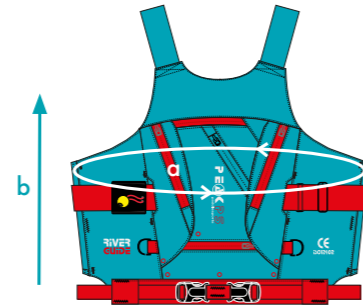

SIZE GUIDE

Specification & Sizing:

Peak UK reserve the right to change product specifications, colours and sizing without prior notice. Sizing may change from garment to garment and batch to batch. Our written size guide is for use as a guide only. We suggest customers try garments before they buy to guarantee fit.

For non-ladies specific items, sizing works as follows: Outerwear: XXS=8. XS=10. S=12. M=14. L=16. XL=18. XXL=20. | PFDs: XS=8. SM=10/12. LXL=14/16. XXL=18