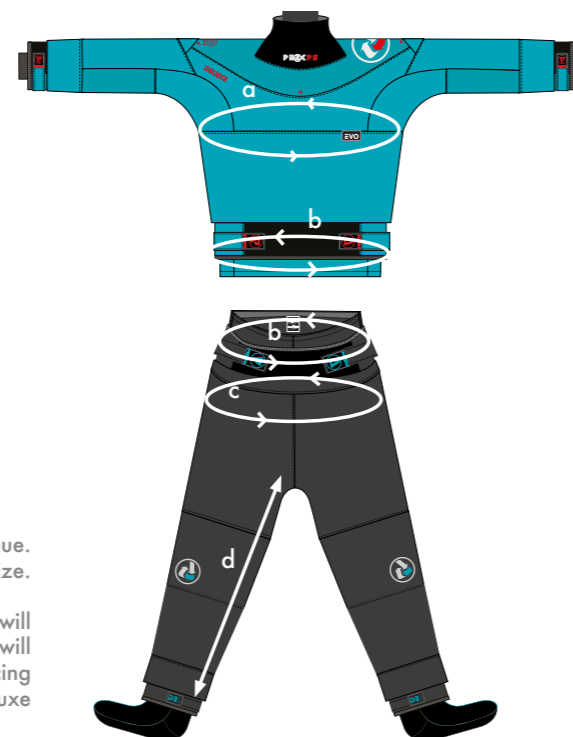

OUTERWEAR | KIDZ

Size	>4	>6	>8	>10	>12
Chest cm (a)	55-65	65-75	70-80	75-85	80-90
Chest inch (a)	23-27	25-29	27-31	29-33	31-35
Waist cm (b)	40-50	45-55	50-60	55-65	60-70
Waist inch (b)	16-20	18-22	20-24	22-26	24-28
Inside leg cm (d)	40-50	45-55	50-60	55-65	60-70
Inside leg inch (d)	16-20	18-22	20-24	22-26	24-28

This outdoor size guide is not specific to one category / discipline of our catalogue. It offers the broad measurements that you could come to expect from any given size.

If you find yourself to fit well in X sized product there is high chance that X size will again work for you in another garment from a different category. The fit / design will differ from product to product however. For example, the finished size of a racing garment such as the ST2022 will be far smaller (skin tight) than that of a Deluxe Jacket X4, by intentional design.

SPRAYDECK SIZES

Spraydeck cockpit sizing is not a precise science - there are many different shapes and sizes, and whilst we have done our best to accommodate most boats within our spraydeck range, you should be aware that there are different factors to consider.

As a general rule, if your measurements are towards the lower end of the size range, then you should be fine. If you are towards the centre, then take into account the spraydeck model's features and your ability. If you are towards the upper end then you may want to consider choosing the next size up, especially if you are looking at the Whitewater deck.